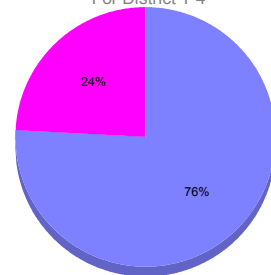

Goal, New, Dropped, Gain/Loss

Comparison of Membership Gain/Loss

Current Year Compared to the Previous Year

Gender Comparison 2010-2011

For District T 4

Oct/Nov/Dec
Male Female