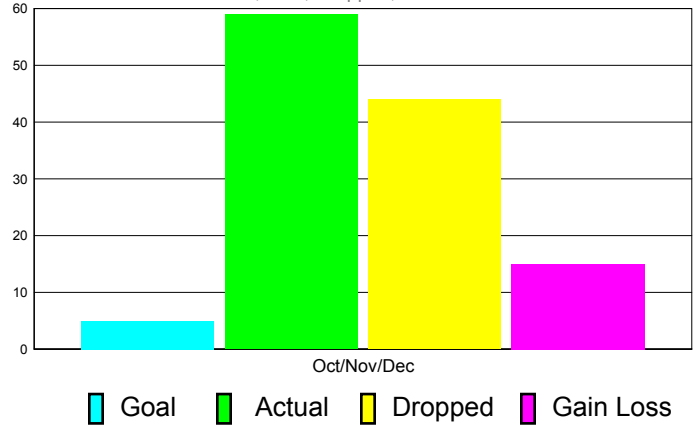

Membership Results 2011-2012

Goal, New, Dropped, Gain/Loss